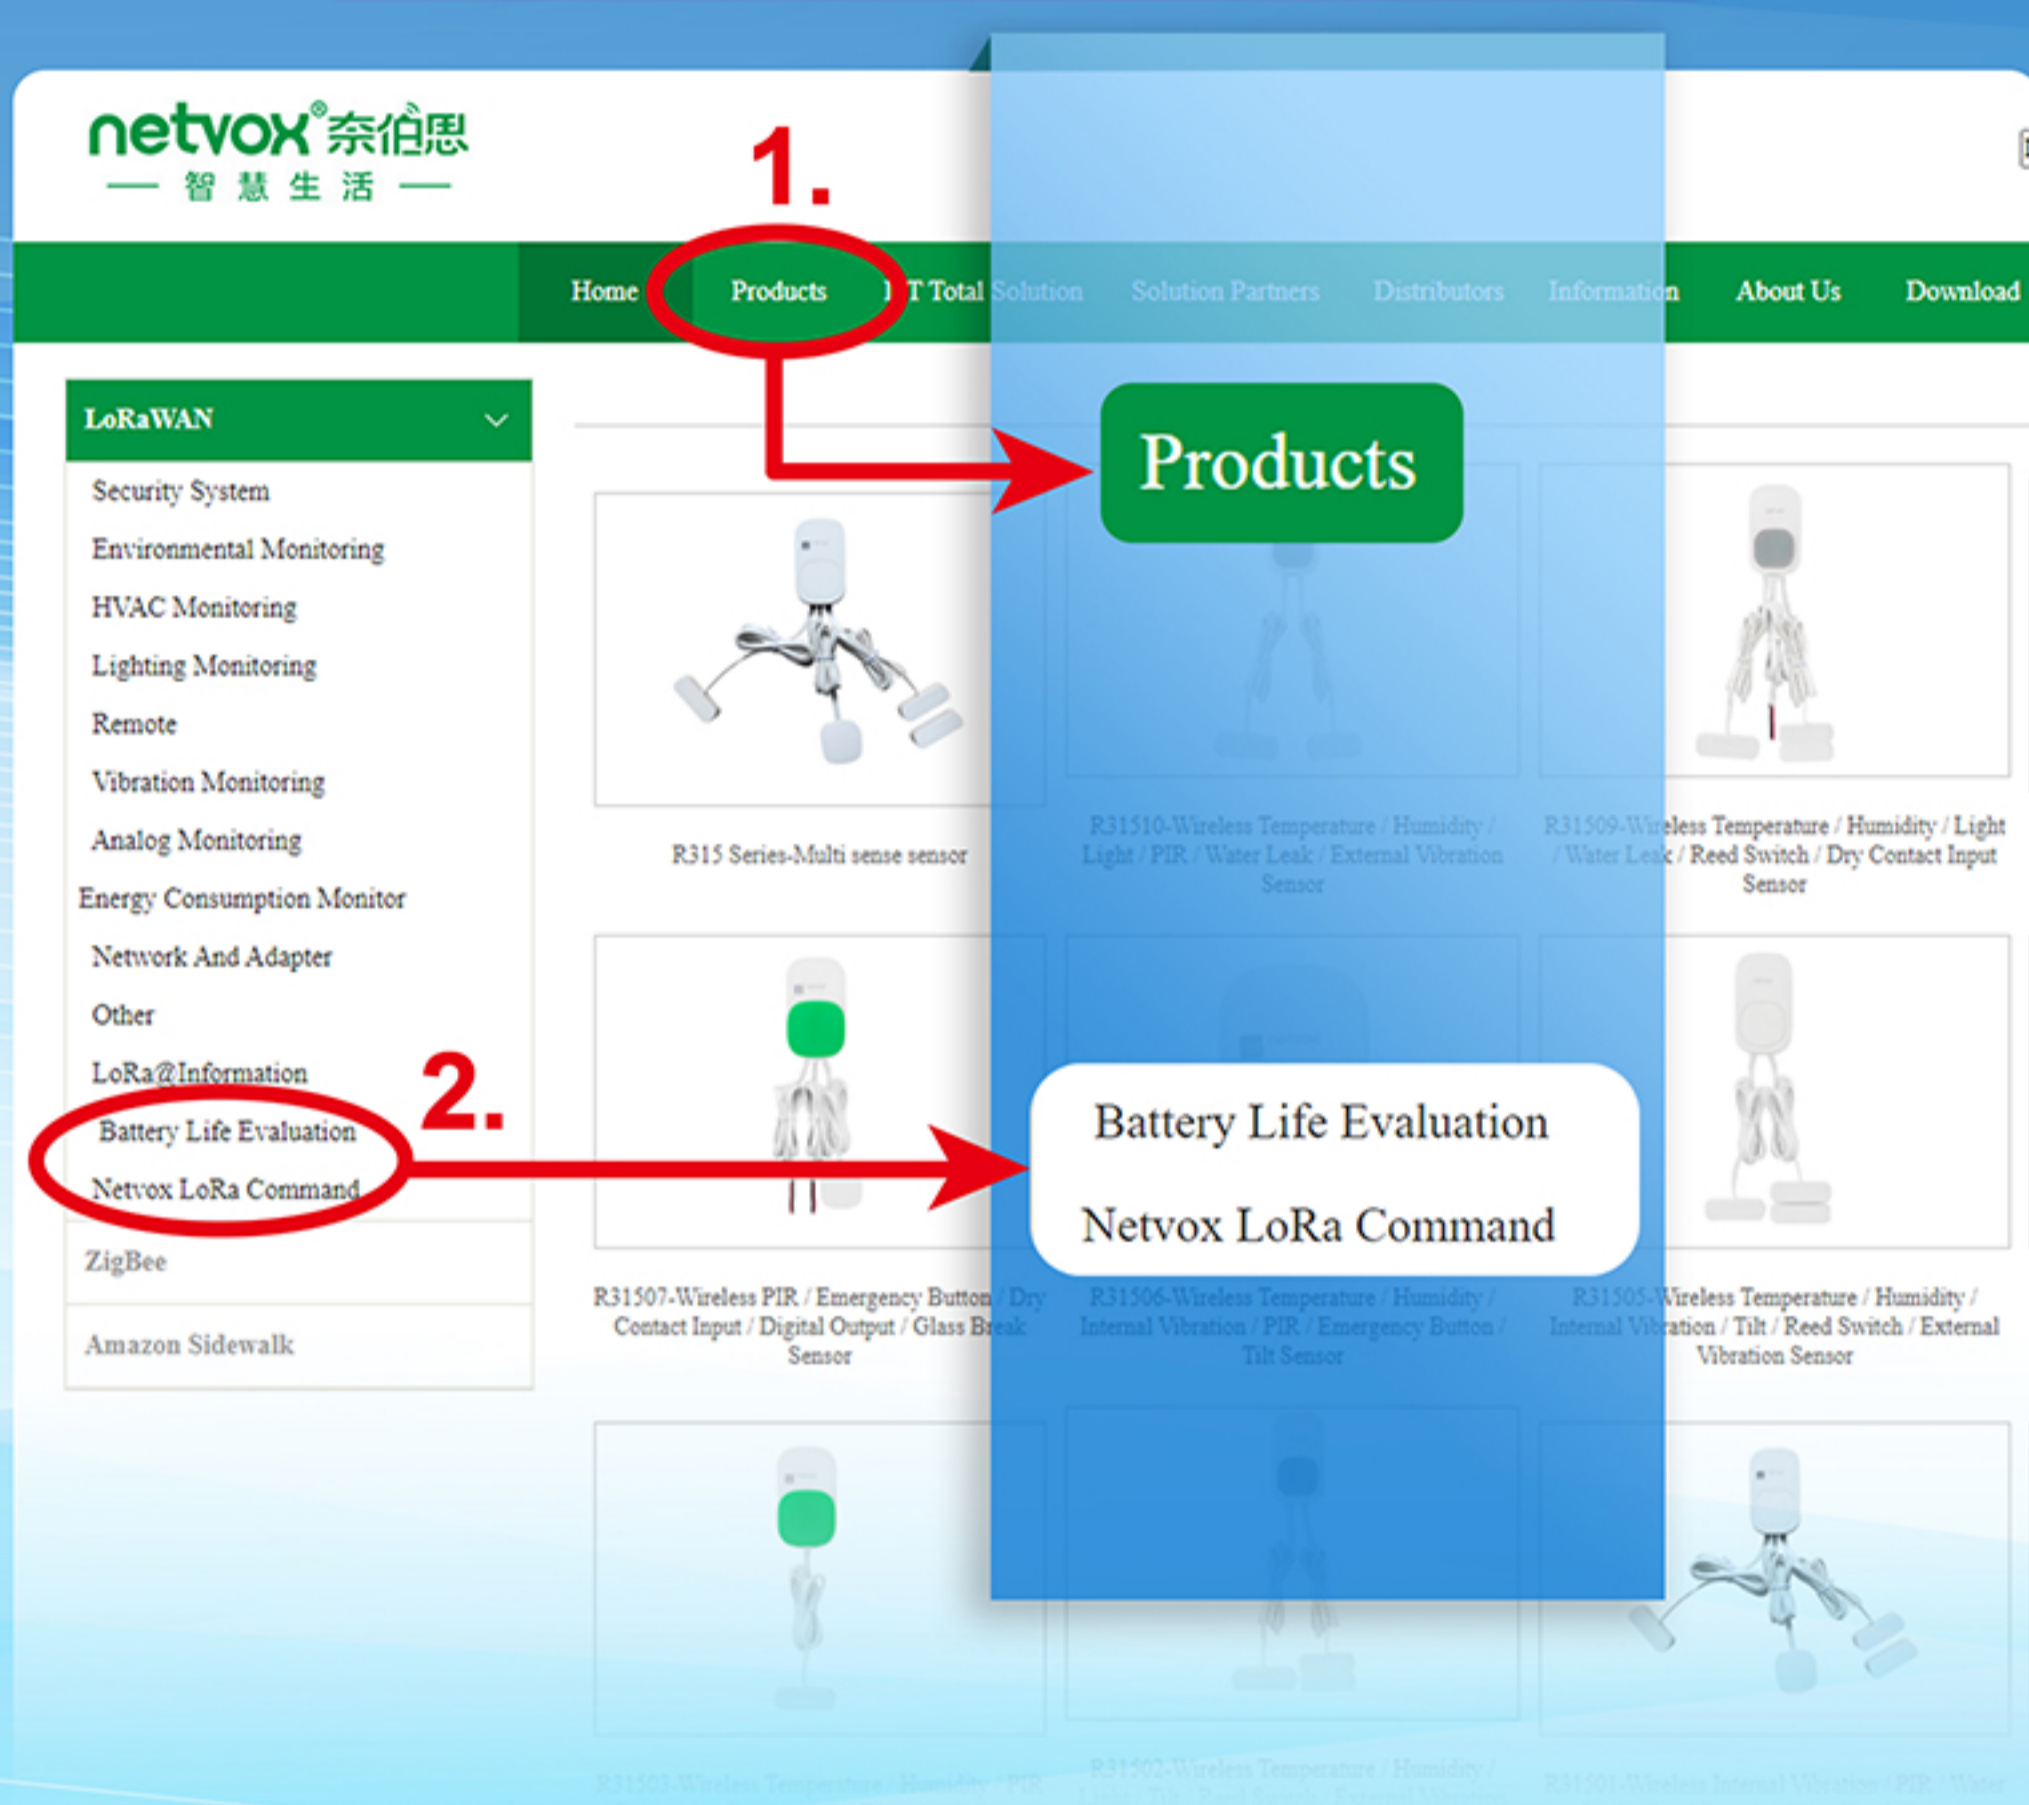

Netvox LoRaWAN Application Command

( <http://www.netvox.com.tw> )

After visiting the Netvox official website click on the

Products

Battery Life Evaluation

Netvox LoRa Application Command

\*Calculate Based on TxPower=20dBm, SF=10 @25°C