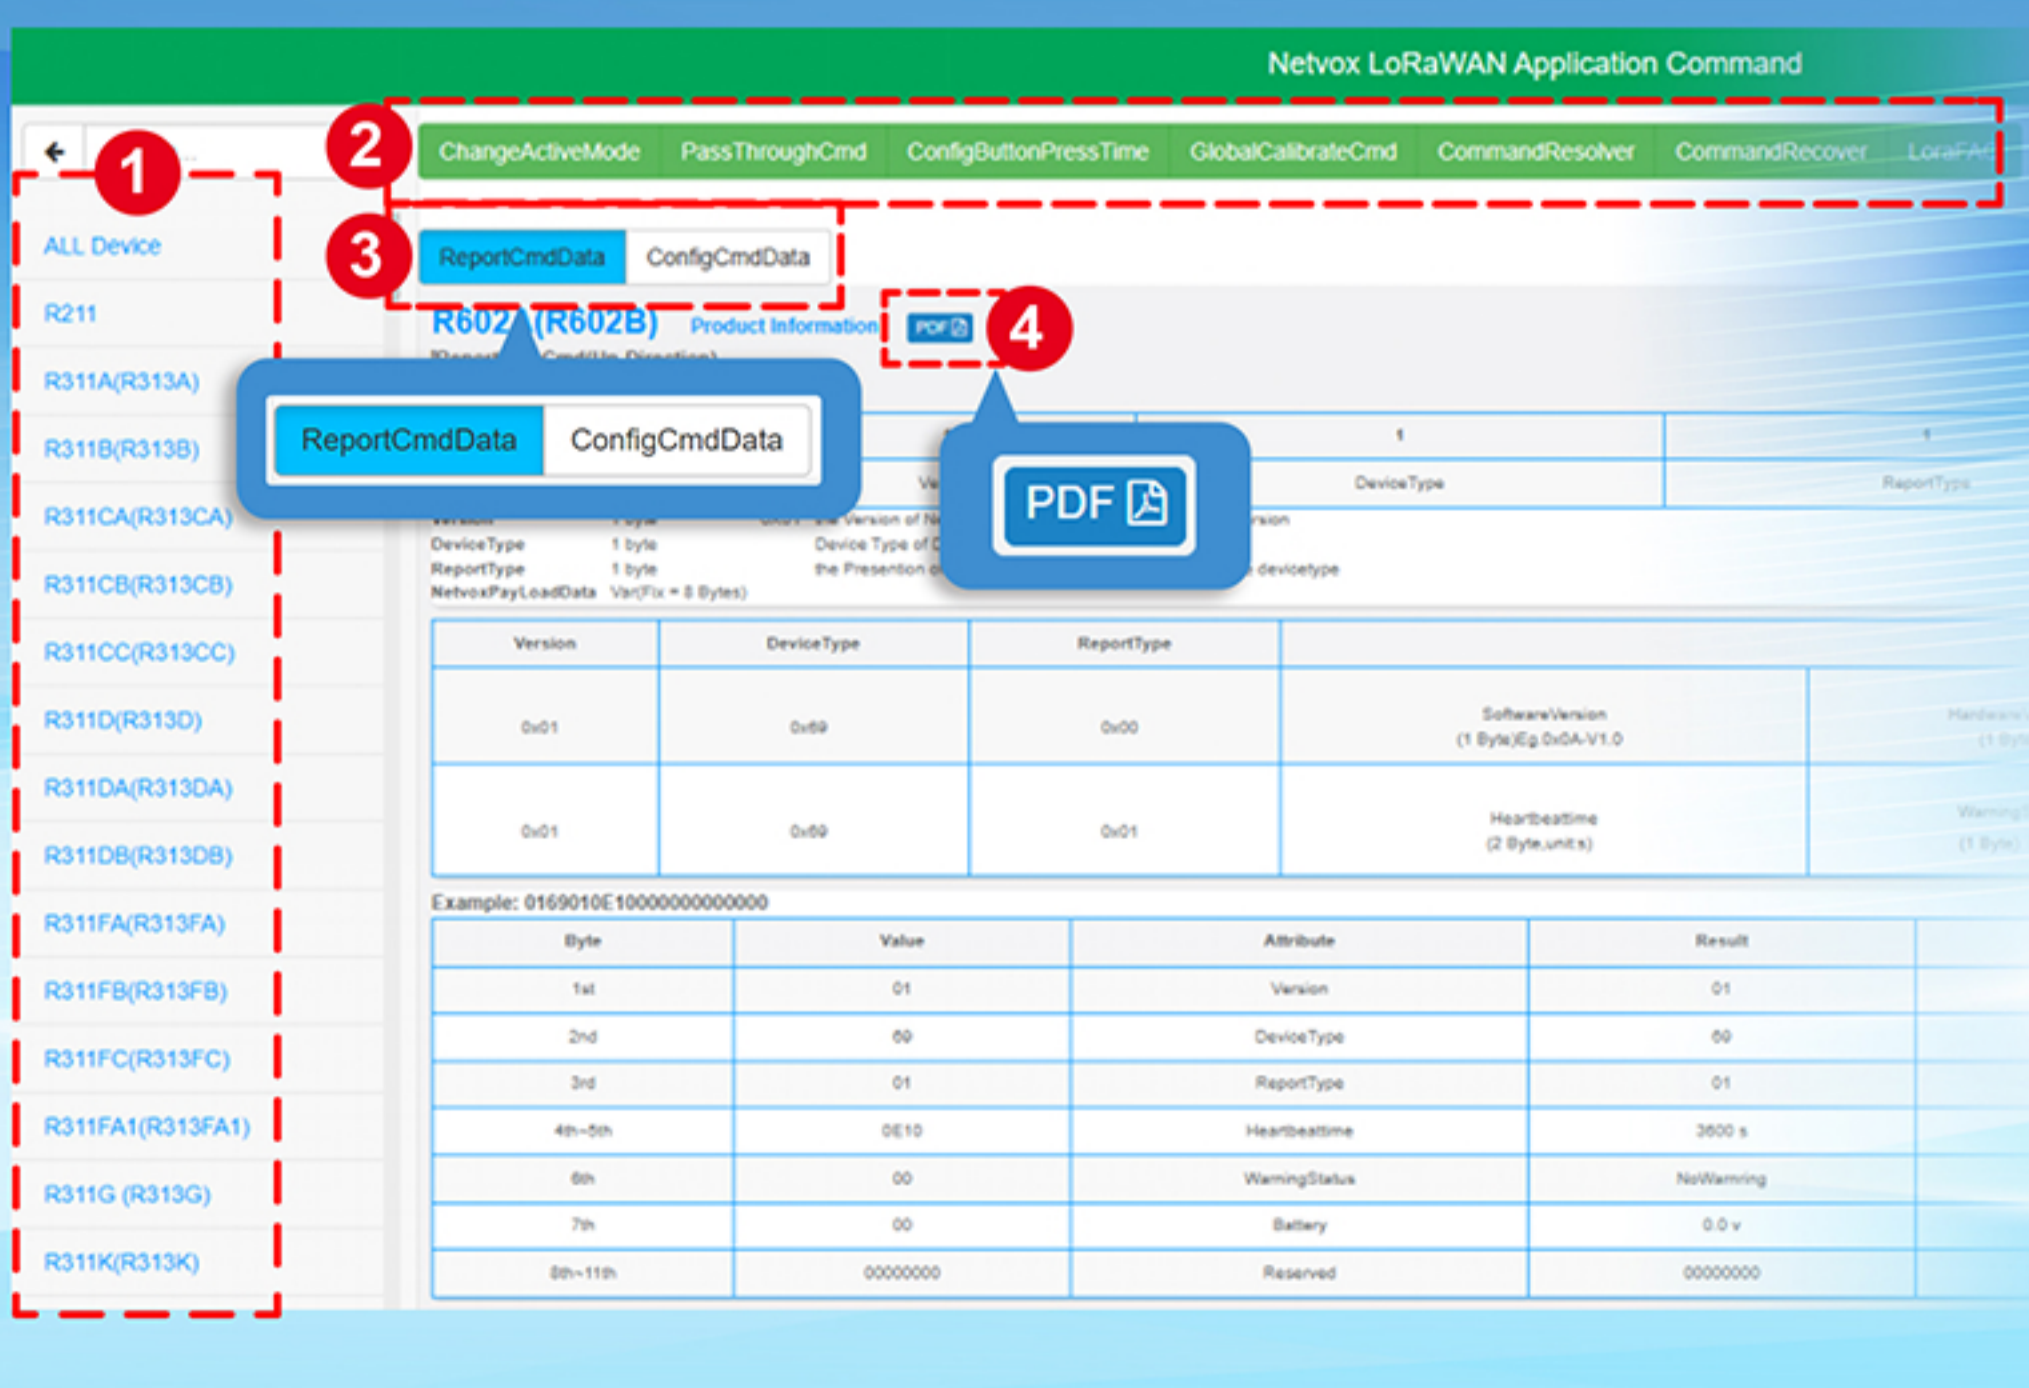

Netvox LoRaWAN Application Command

( <http://www.netvox.com.tw> )

After visiting the Netvox official website click on the

Products

Battery Life Evaluation

Netvox LoRa Application Command

\*Calculate Based on TxPower=20dBm, SF=10 @25°C

Device Model	Device Name	Time interval (Min)	Times of sending data per day	Current consumption of sampling & sending data (mA)	Battery life in days	Battery life in months	Battery life in years
R309	Emergency key device	60	24 times	120	684.78	22.83	1.88
R309	Emergency key device	120	12 times	120	1016.13	33.87	2.78
R309	Emergency key device	180	8 times	120	1211.54	40.38	3.32

## Netvox LoRaWAN® Application Command

1. List of device models
2. Function options
3. ReportCmd & ConfigCmd
4. Export .pdf of the device payload format